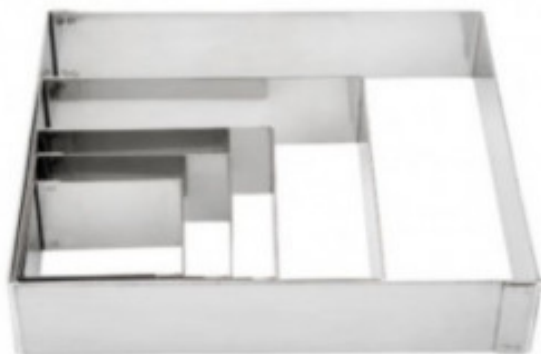

Square Pastry Frame - 10 x 10 cm

LR68411

The logo for Lacor, featuring a red curved line above the brand name 'Lacor' in a bold, black, sans-serif font.

Product Features:

Pierced : no	Length (mm) : 100	Depth (mm) : 100
Height (mm) : 40	Weight (kg) : 0.21	Subject : stainless-steel
Country of Manufacture : china	Color : silver-stainless-steel	Dishwasher safe : yes
Microwave cooking : no	Baking in the oven : yes	Shape : square
Freezer use : yes	Type of stainless steel : stainless-steel-18-10	

Informations Logistiques :

Largeur : 100 mm	Profondeur : 40 mm	Hauteur : 100 mm
-------------------------	---------------------------	-------------------------